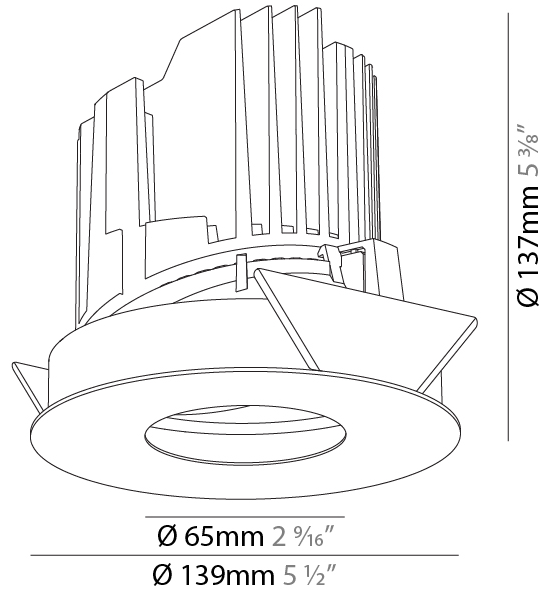

GENERAL

Series: Bioniq
Subseries: Bioniq Round Wallwash
Brand: Prolight
Division: Architectural
Mounting Type: Recessed
Mounting Location: Ceiling
Subcategory: Downlight

PHYSICAL

Shape: Round
Diameter (mm): 139
Diameter (in): 5 1/2
Height (mm): 137
Height (in): 5 3/8
Ceiling Thickness (mm): 10 / 12.5 / 15 / 25
Ceiling Thickness (in): 3/8 or 1/2 or 9/16
Min. Recessing Depth (mm): 150
Min. Recessing Depth (in): 5 7/8
Light Distribution: Adjustable / Asymmetric
Weight (kg): 0.865
Weight (lbs): 1.9
Fixture Finish: SSR / BKV / CWI / CRY / HAB / UFT / ITA / RUA / FTG / MYG / LOD / PUS / FRO / FUP / KIA / POP / BLS / SPG / MEY / GOH / GUM / CHC / COM / ABZ / JAG / OBR / MOS / ROR
Fixture Material: Aluminum Die Cast
Cut-out Measurements: 130mm / 5 1/8"

OPTICAL

Reflector: 20 / 25 / 40
Adjustability: Fixed

RATINGS AND CERTIFICATIONS

Certified By: Certified for North American Standards
IP rating: IP20

	130mm 5 1/8"	150mm 5 7/8"	10 15mm 3/8" 9/16"	30°	355°	
A						